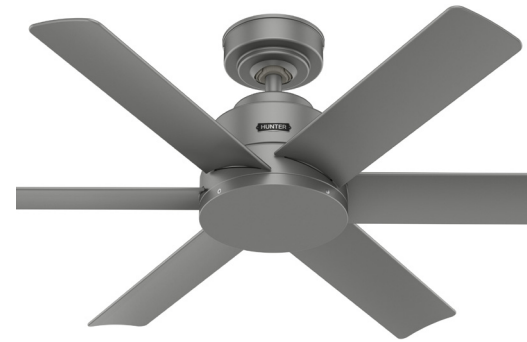

DIMENSIONS

Measured in inches

- A. 11.88 (Angled 44.88, Flush 10.88)
- B. 12.76 (Angled 45.76, Flush 11.76)
- C. 6.5
- D. 8.94

51114 Premier Bronze Body with Premier Bronze Blades

ADDITIONAL FINISHES

51115 Matte Silver Body with Matte Silver Blades

59613 Matte Black Body with Matte Black Blades

59614 Fresh White Body with Fresh White Blades

FAN SPECIFICATIONS

Motor Type	Reversible	Wire Length	Control Type	Downrod	Location	Blade #	Add'l Sizes
AC	YES	32" (24" Downrod)	Wall Control	3" Included	Damp	6	52", 60"

AIRFLOW AND LIGHT SPECIFICATIONS

AVG Airflow	Airflow Efficiency	CFM High	Voltage	Bulbs Included	Output Per Bulb	Watts Per Bulb	Bulb Type	Base Type	LED Light Kit	CRI	CCT (Kelvins)	Dimmable
3645	81	4467	120v/60Hz	N/A	N/A	N/A	N/A	N/A	N/A	N/A	N/A	N/A

FASTER COOLING POWER[®]

33%
MORE AIR
VELOCITY
THAN LEADING COMPETITORS*

FEEL COOLER, INSTANTLY.

Precision Blades.
Aerodynamic design,
uniflow airflow.

Light Powerful Motor.
Whisper-quiet,
energy efficient.