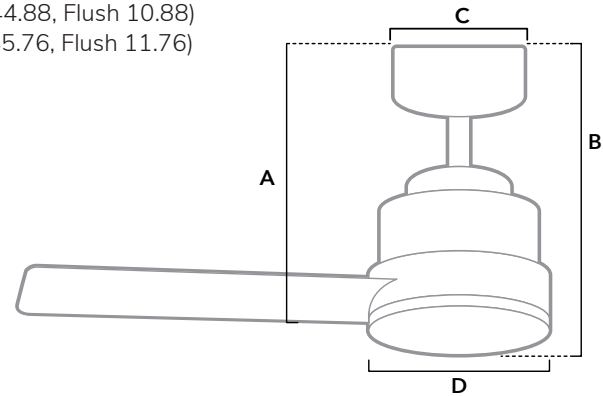

DIMENSIONS

Measured in inches

- A. 11.88 (Angled 44.88, Flush 10.88)
- B. 12.76 (Angled 45.76, Flush 11.76)
- C. 6.5
- D. 8.94

51114 Premier Bronze Body with Premier Bronze Blades

ADDITIONAL FINISHES

51115 Matte Silver Body with Matte Silver Blades

59613 Matte Black Body with Matte Black Blades

59614 Fresh White Body with Fresh White Blades

FAN SPECIFICATIONS

Motor Type	Reversible	Wire Length	Control Type	Downrod	Location	Blade #	Add'l Sizes
AC	YES	32" (24" Downrod)	Wall Control	3" Included	Damp	6	52", 60"